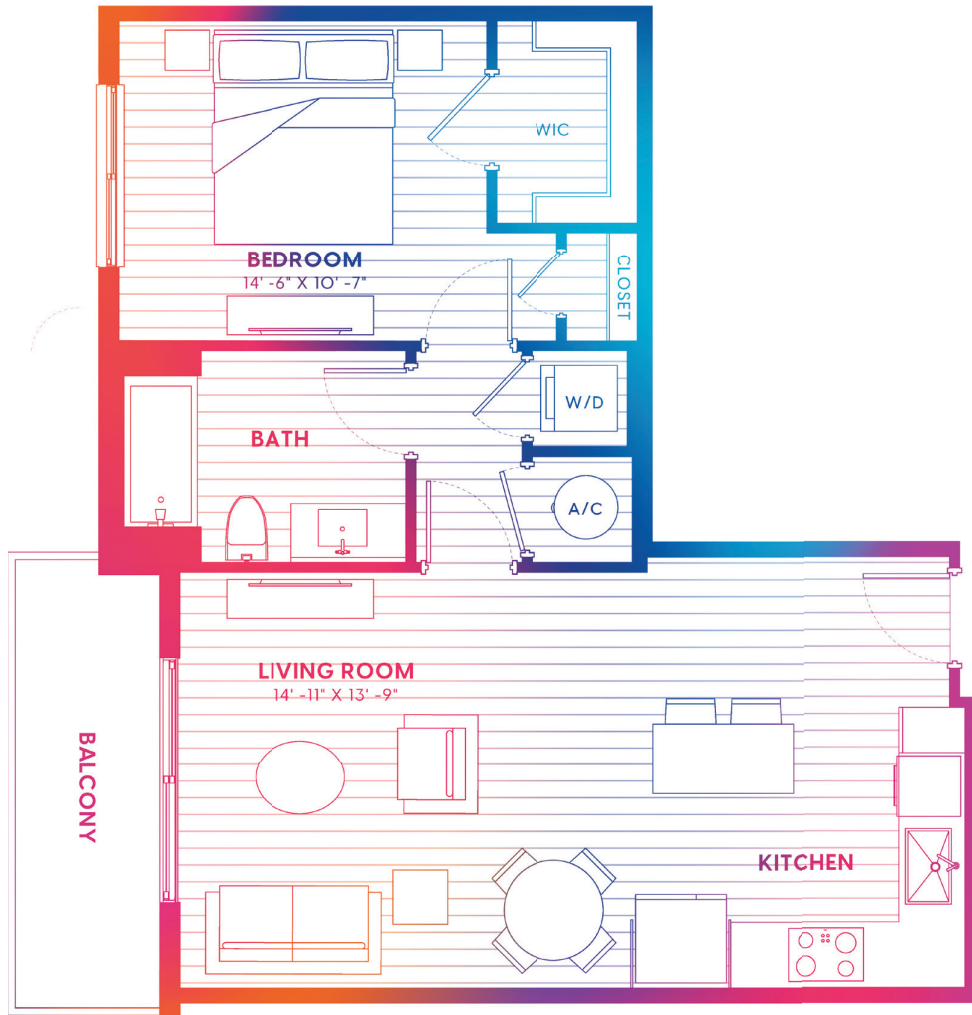

# A1-N

1 BED | 1 BATH

# 715

SQ. FT.

444 NE 7th ST , Fort Lauderdale, FL 33304

[eonflaglervillage.com](http://eonflaglervillage.com)

*Floor plans are artist's rendering. All dimensions are approximate. Actual product and specifications may vary in dimension or detail. Not all features are available in every apartment. Prices and availability are subject to change. Please see a representative for details.*