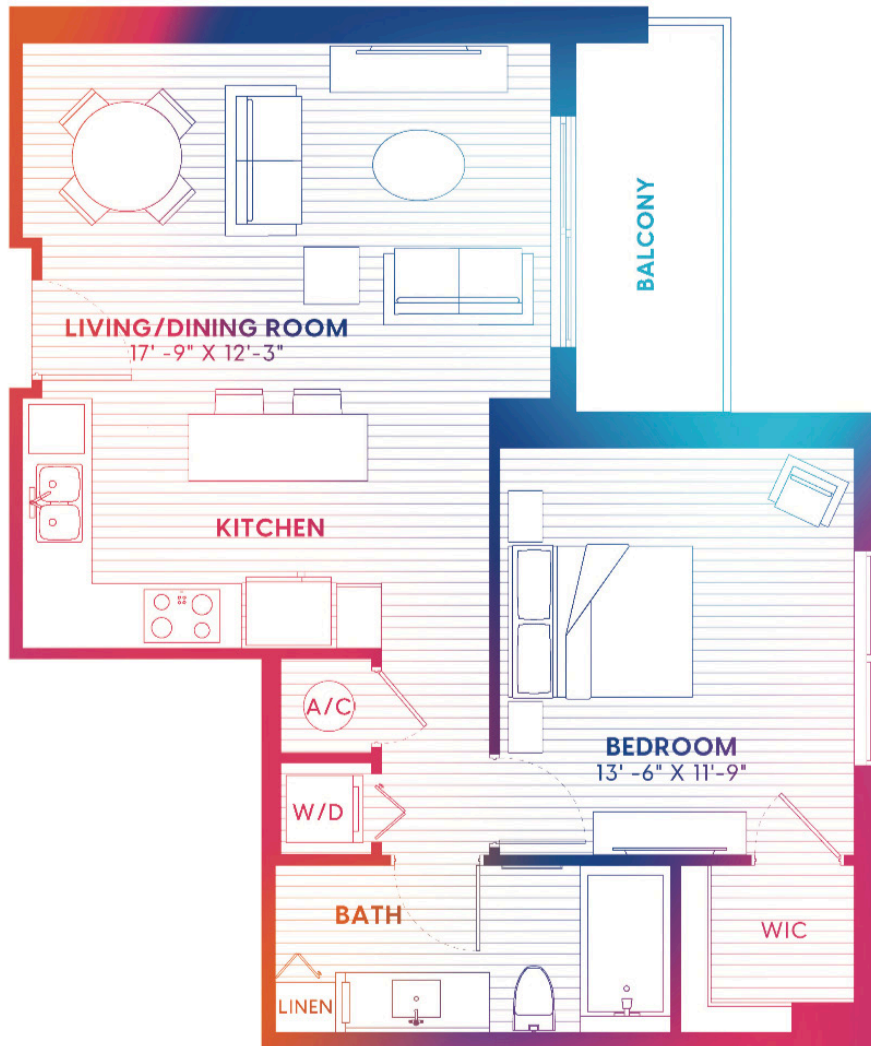

A1-S

1 BED | 1 BATH

732

SQ. FT.

444 NE 7th ST , Fort Lauderdale, FL 33304

eonflaglervillage.com

Floor plans are artist's rendering. All dimensions are approximate. Actual product and specifications may vary in dimension or detail. Not all features are available in every apartment. Prices and availability are subject to change. Please see a representative for details.