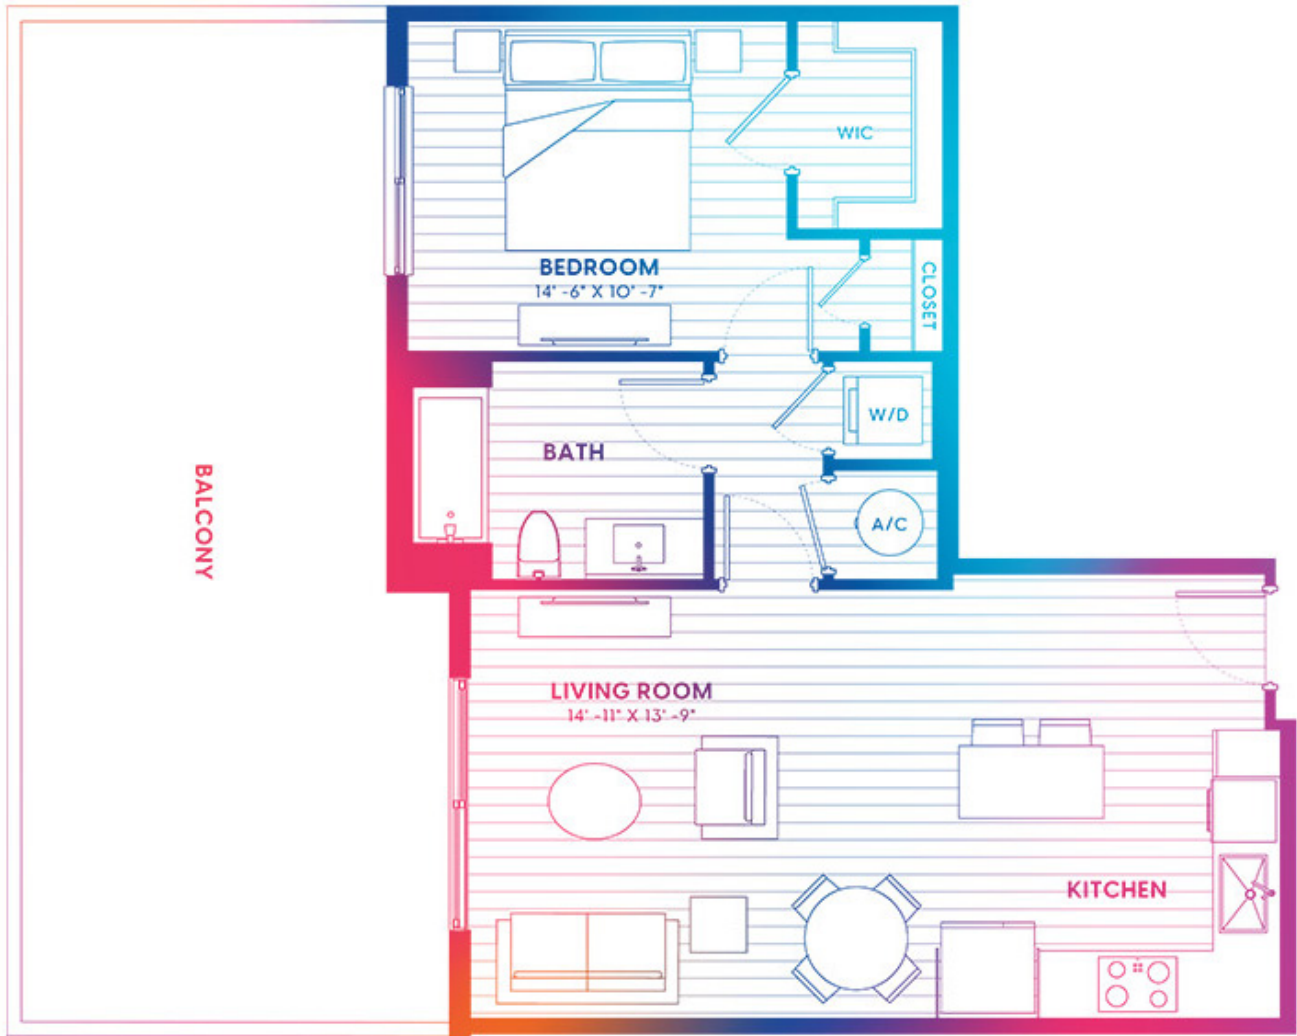

A1.1-N

1 BED | 1 BATH

715

SQ. FT.

444 NE 7th ST , Fort Lauderdale, FL 33304

eonflaglervillage.com

Floor plans are artist's rendering. All dimensions are approximate. Actual product and specifications may vary in dimension or detail. Not all features are available in every apartment. Prices and availability are subject to change. Please see a representative for details.