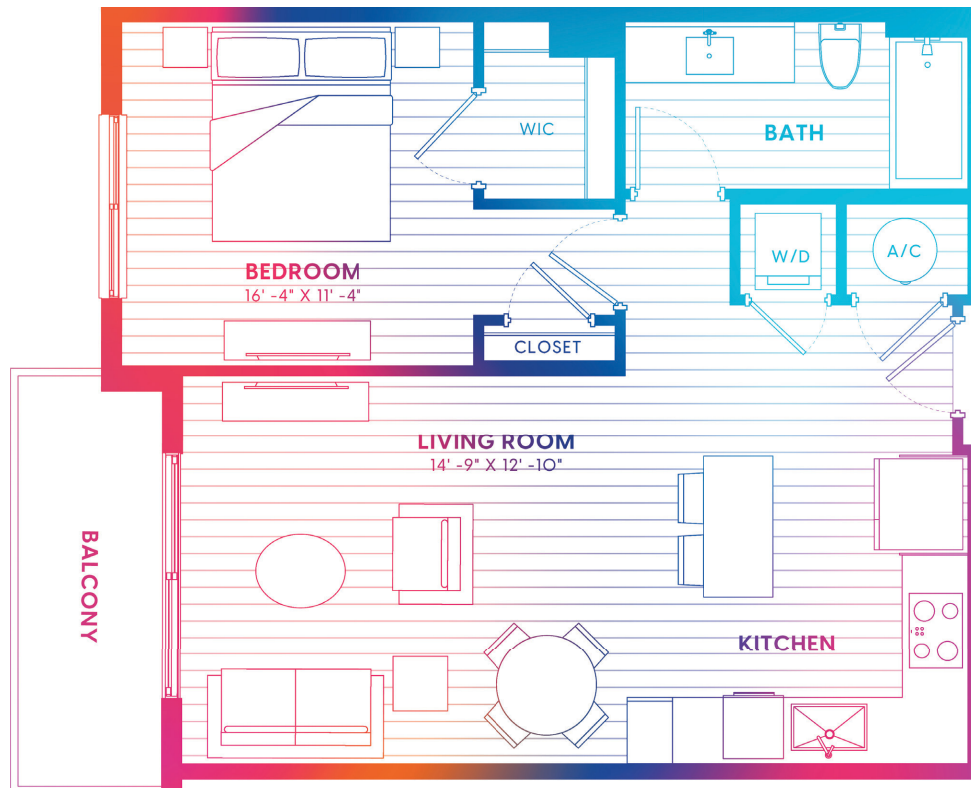

A2-N

1 BED | 1 BATH

700

SQ. FT.

444 NE 7th ST , Fort Lauderdale, FL 33304

eonflaglervillage.com

Floor plans are artist's rendering. All dimensions are approximate. Actual product and specifications may vary in dimension or detail. Not all features are available in every apartment. Prices and availability are subject to change. Please see a representative for details.