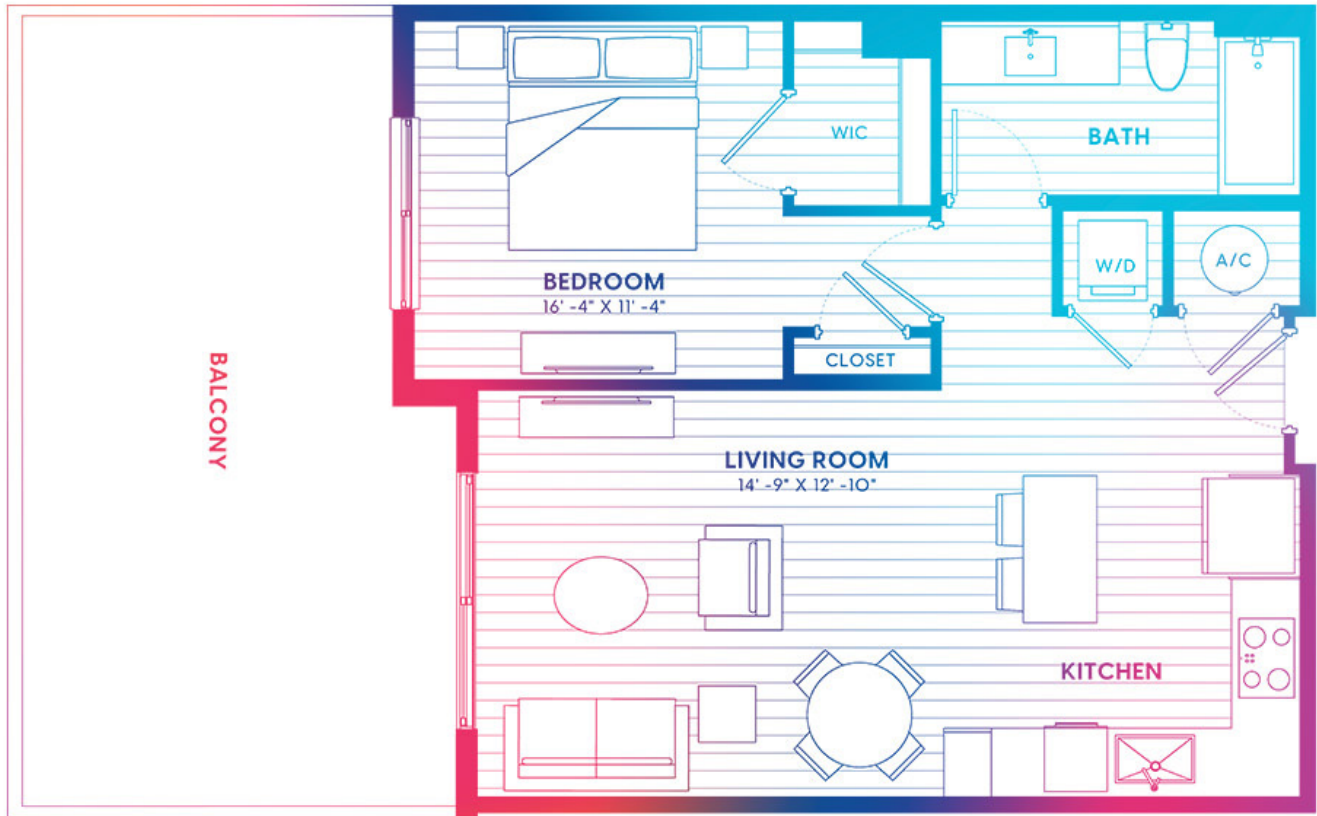

A2.1-N

1 BED | 1 BATH

700

SQ. FT.

444 NE 7th ST , Fort Lauderdale, FL 33304

eonflaglervillage.com

Floor plans are artist's rendering. All dimensions are approximate. Actual product and specifications may vary in dimension or detail. Not all features are available in every apartment. Prices and availability are subject to change. Please see a representative for details.