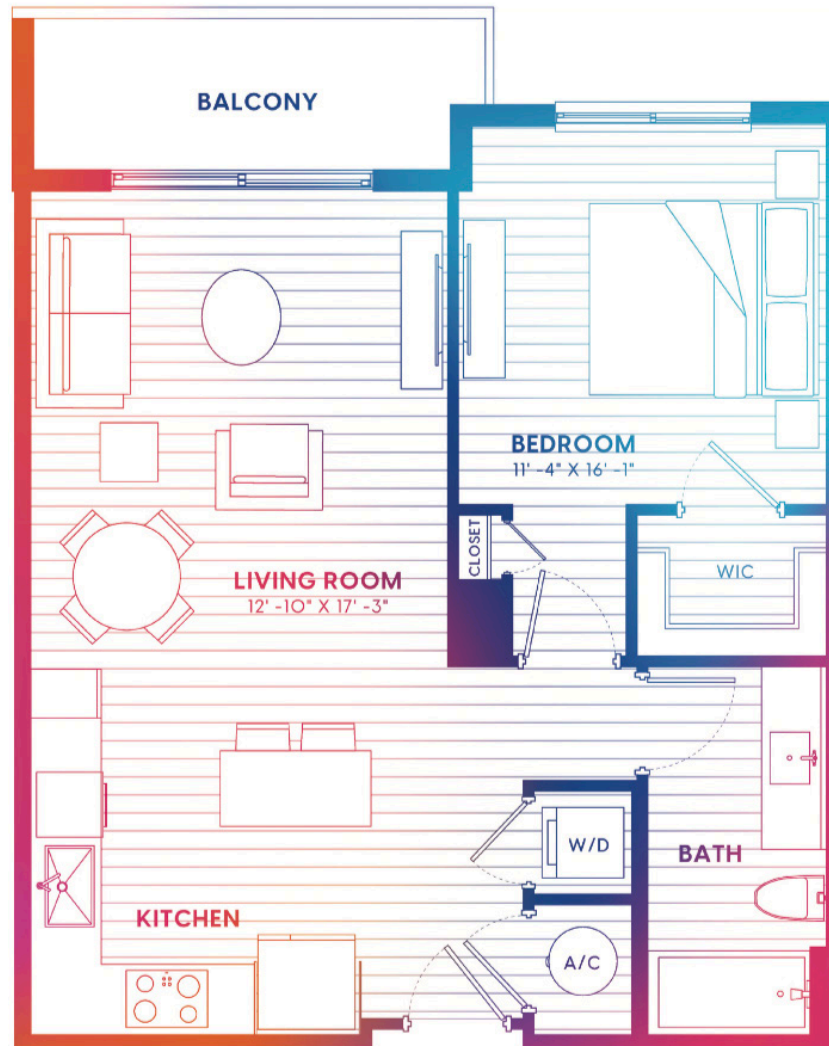

A2A-N

1 BED | 1 BATH

700

SQ. FT.

444 NE 7th ST , Fort Lauderdale, FL 33304

eonflaglervillage.com

Floor plans are artist's rendering. All dimensions are approximate. Actual product and specifications may vary in dimension or detail. Not all features are available in every apartment. Prices and availability are subject to change. Please see a representative for details.