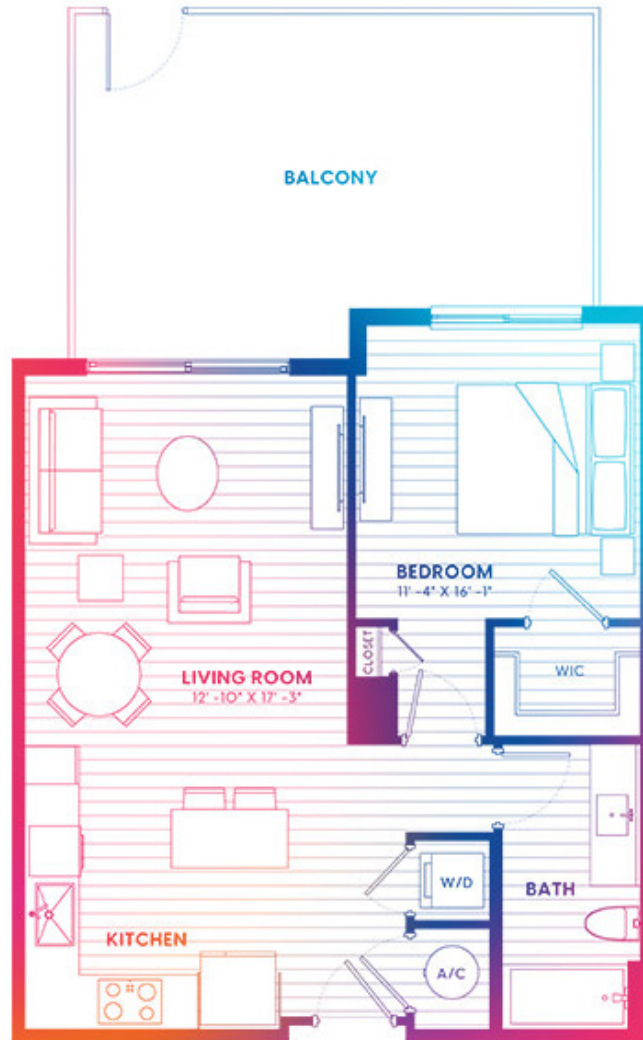

A2A.1-N

1 BED | 1 BATH

700

SQ. FT.

444 NE 7th ST , Fort Lauderdale, FL 33304

eonflaglervillage.com

Floor plans are artist's rendering. All dimensions are approximate. Actual product and specifications may vary in dimension or detail. Not all features are available in every apartment. Prices and availability are subject to change. Please see a representative for details.