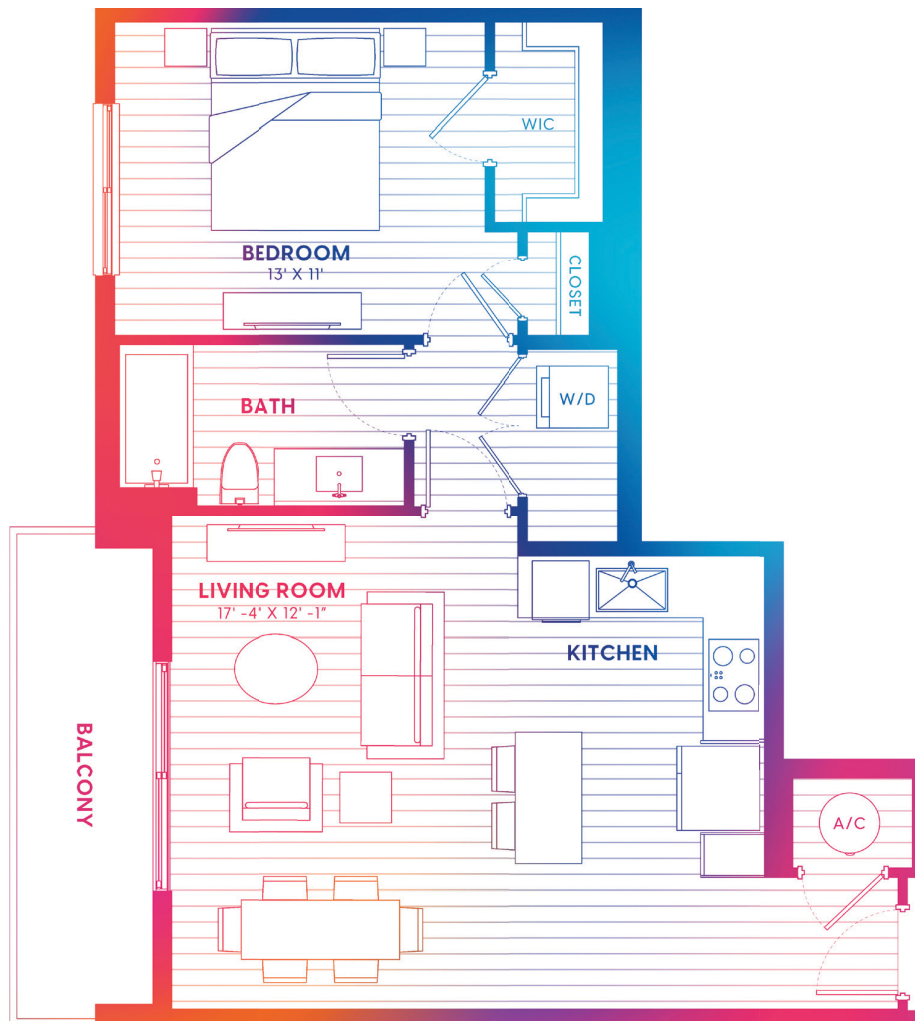

A3-N

1 BED | 1 BATH

745

SQ. FT.

444 NE 7th ST , Fort Lauderdale, FL 33304

eonflaglervillage.com

Floor plans are artist's rendering. All dimensions are approximate. Actual product and specifications may vary in dimension or detail. Not all features are available in every apartment. Prices and availability are subject to change. Please see a representative for details.