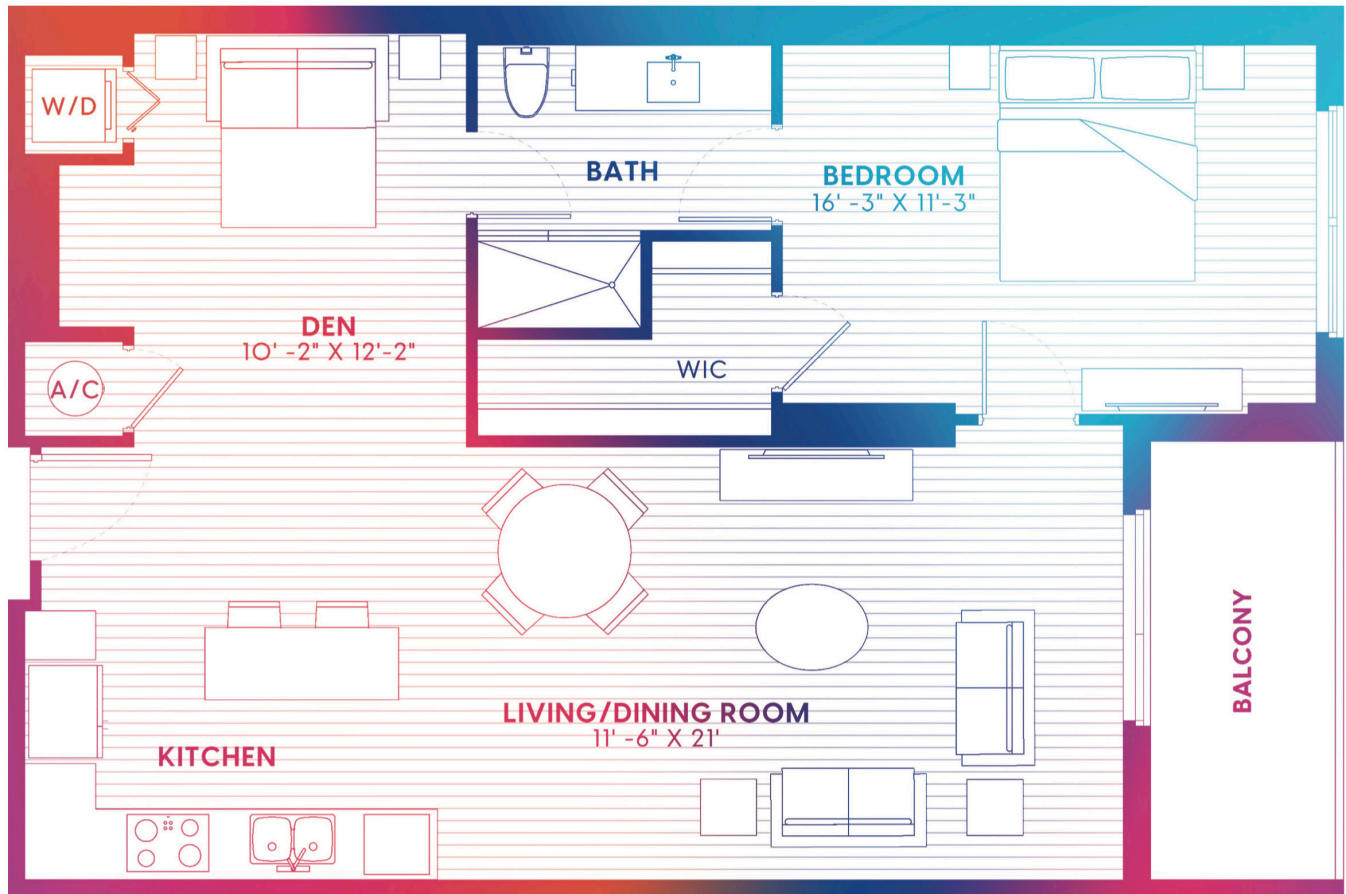

A3-S

1 BED | 1 BATH | DEN

916

SQ. FT.

444 NE 7th ST , Fort Lauderdale, FL 33304

eonflaglervillage.com

Floor plans are artist's rendering. All dimensions are approximate. Actual product and specifications may vary in dimension or detail. Not all features are available in every apartment. Prices and availability are subject to change. Please see a representative for details.