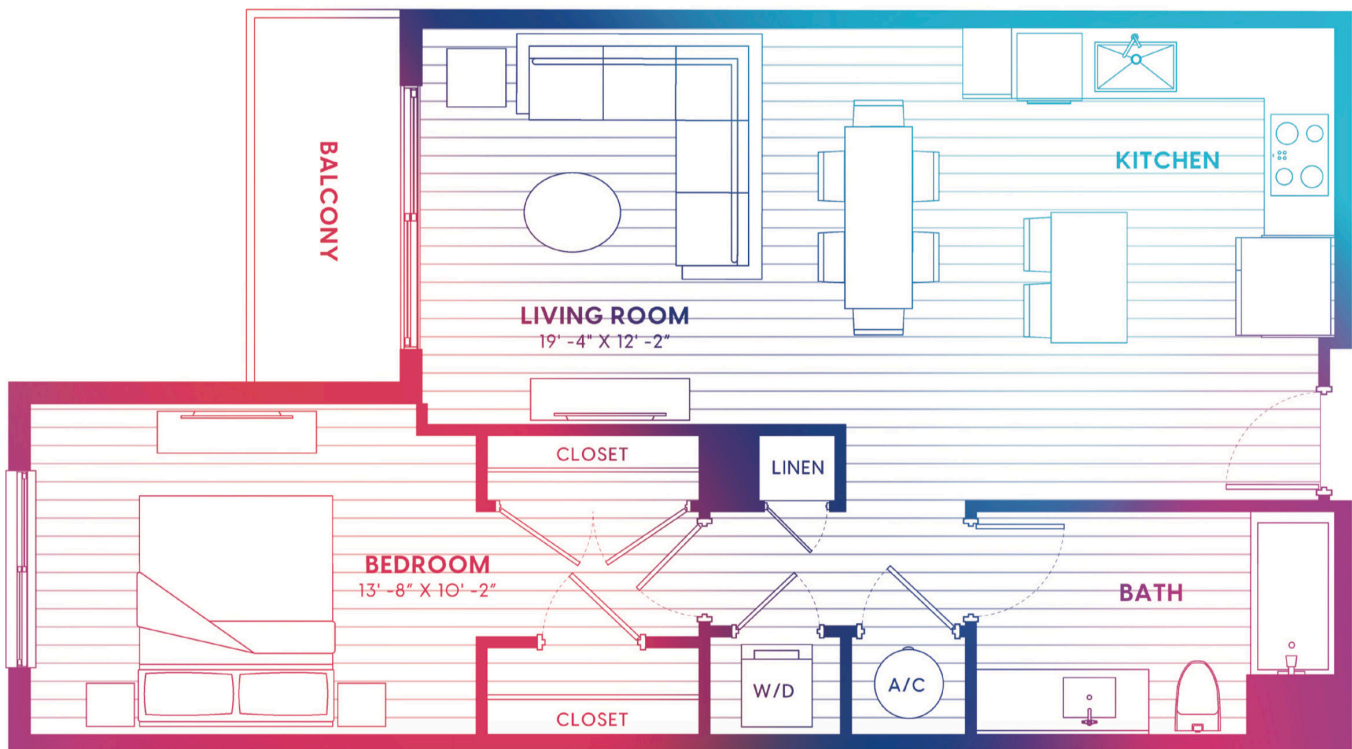

A6-N

1 BED | 1 BATH

760

SQ. FT.

444 NE 7th ST , Fort Lauderdale, FL 33304

eonflaglervillage.com

Floor plans are artist's rendering. All dimensions are approximate. Actual product and specifications may vary in dimension or detail. Not all features are available in every apartment. Prices and availability are subject to change. Please see a representative for details.