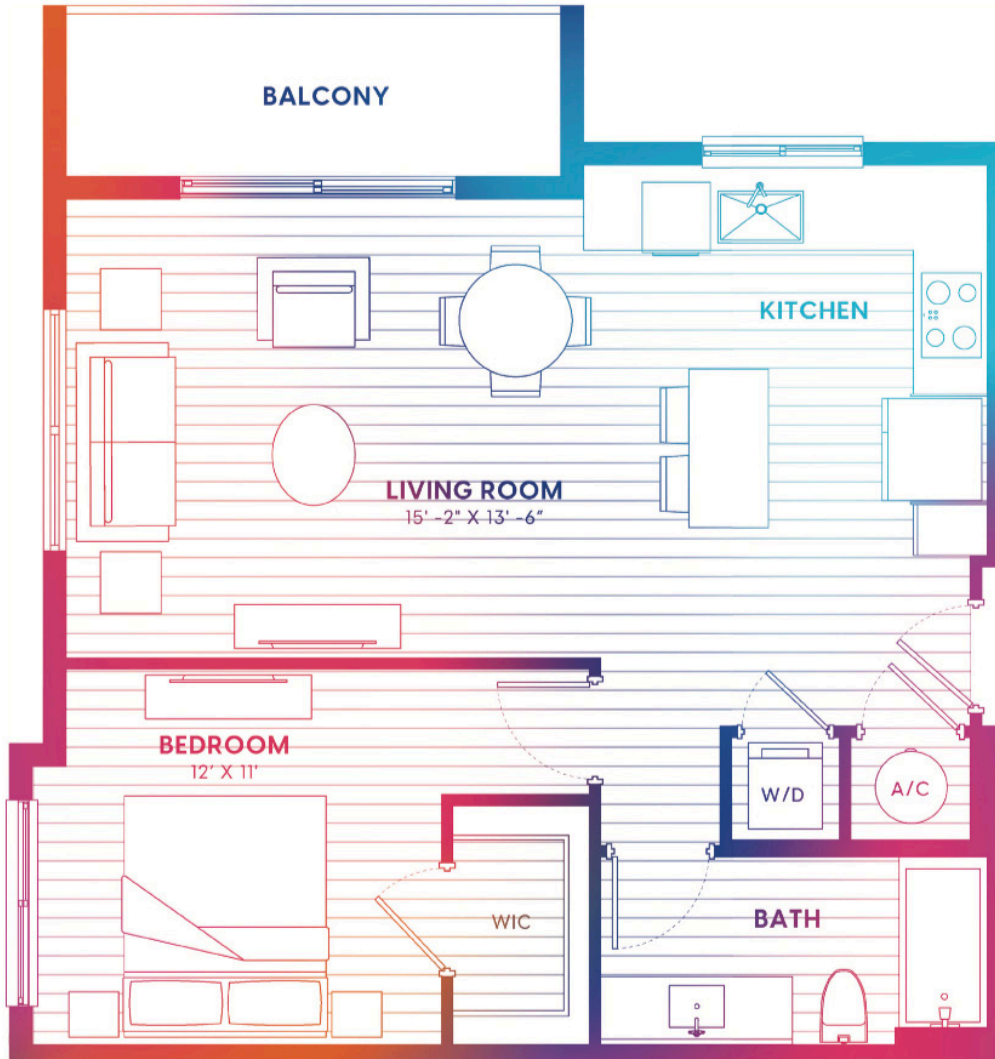

A7-N

1 BED | 1 BATH

725

SQ. FT.

444 NE 7th ST , Fort Lauderdale, FL 33304

eonflaglervillage.com

Floor plans are artist's rendering. All dimensions are approximate. Actual product and specifications may vary in dimension or detail. Not all features are available in every apartment. Prices and availability are subject to change. Please see a representative for details.