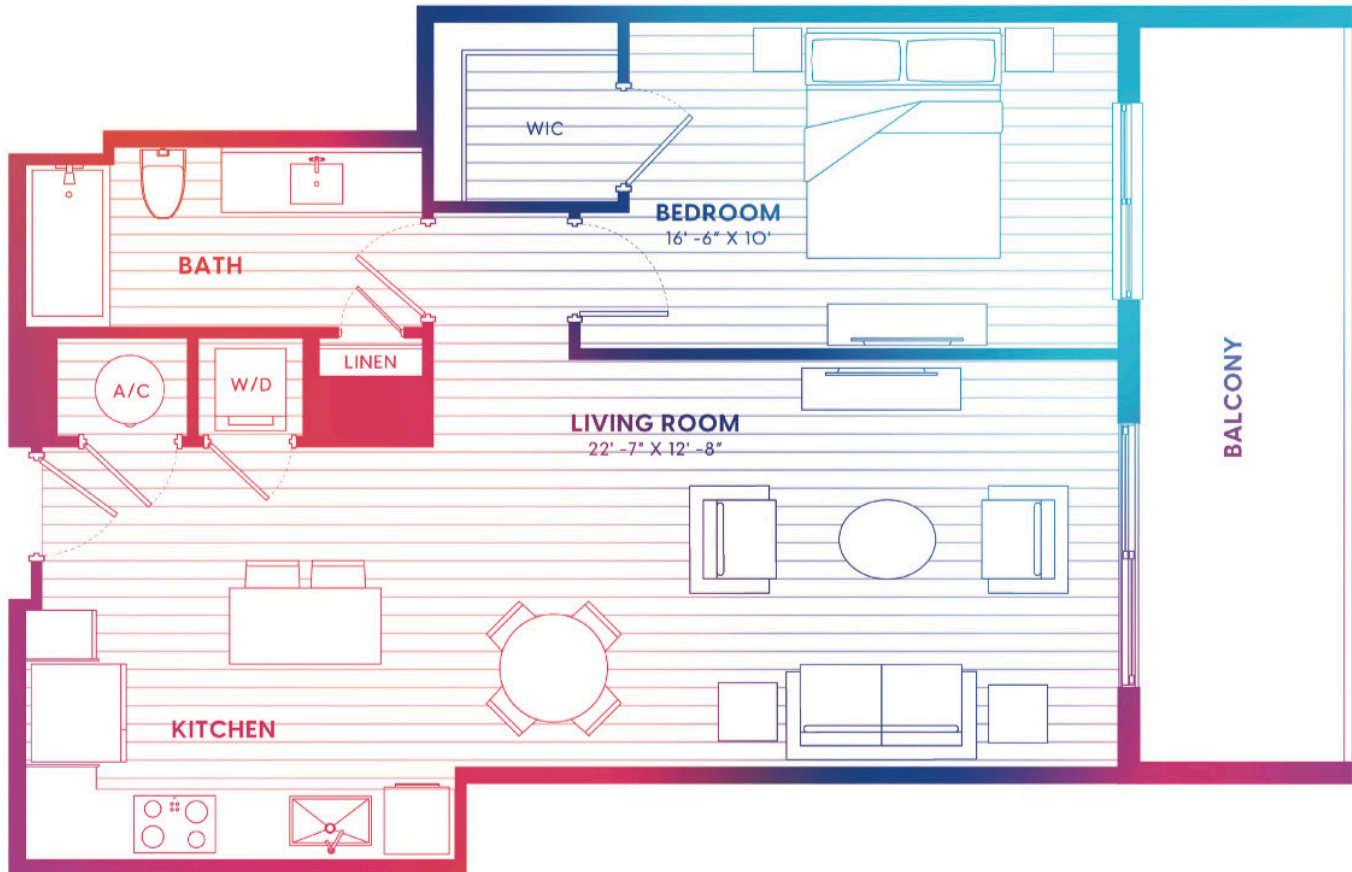

A8-N

1 BED | 1 BATH

795

SQ. FT.

444 NE 7th ST , Fort Lauderdale, FL 33304

eonflaglervillage.com

Floor plans are artist's rendering. All dimensions are approximate. Actual product and specifications may vary in dimension or detail. Not all features are available in every apartment. Prices and availability are subject to change. Please see a representative for details.