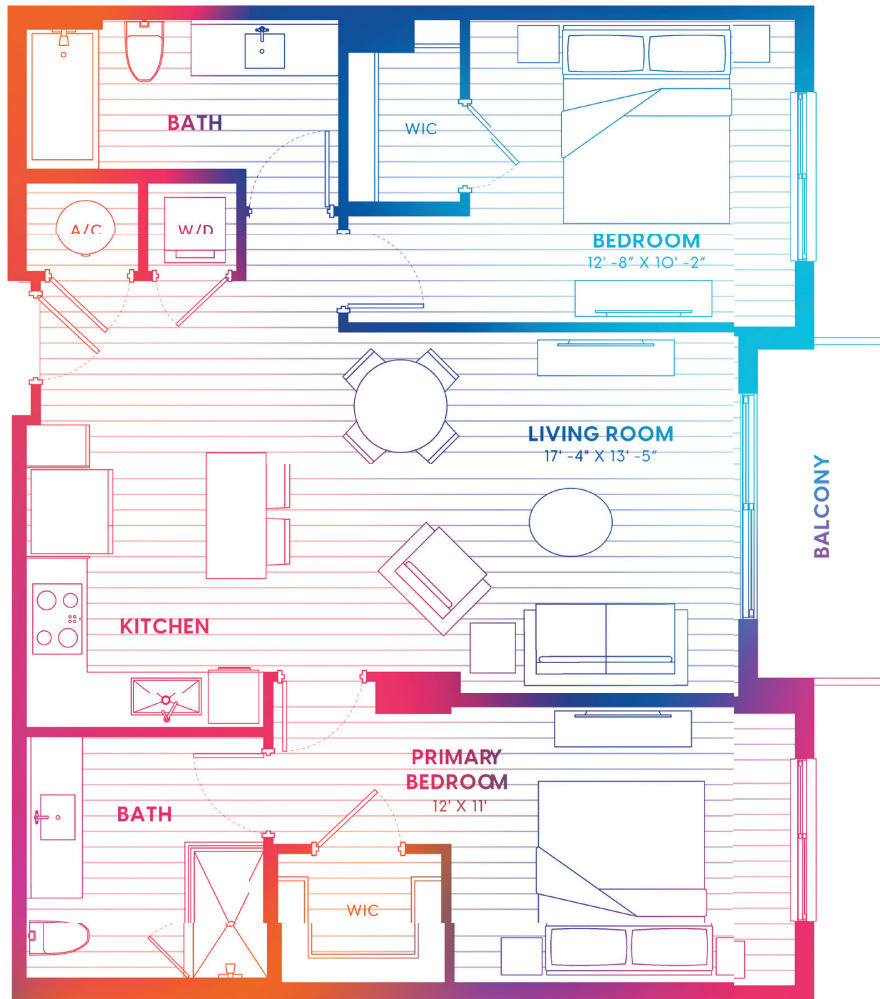

B1-N

2 BED | 2 BATH

1005

SQ. FT.

444 NE 7th ST , Fort Lauderdale, FL 33304

eonflaglervillage.com

Floor plans are artist's rendering. All dimensions are approximate. Actual product and specifications may vary in dimension or detail. Not all features are available in every apartment. Prices and availability are subject to change. Please see a representative for details.