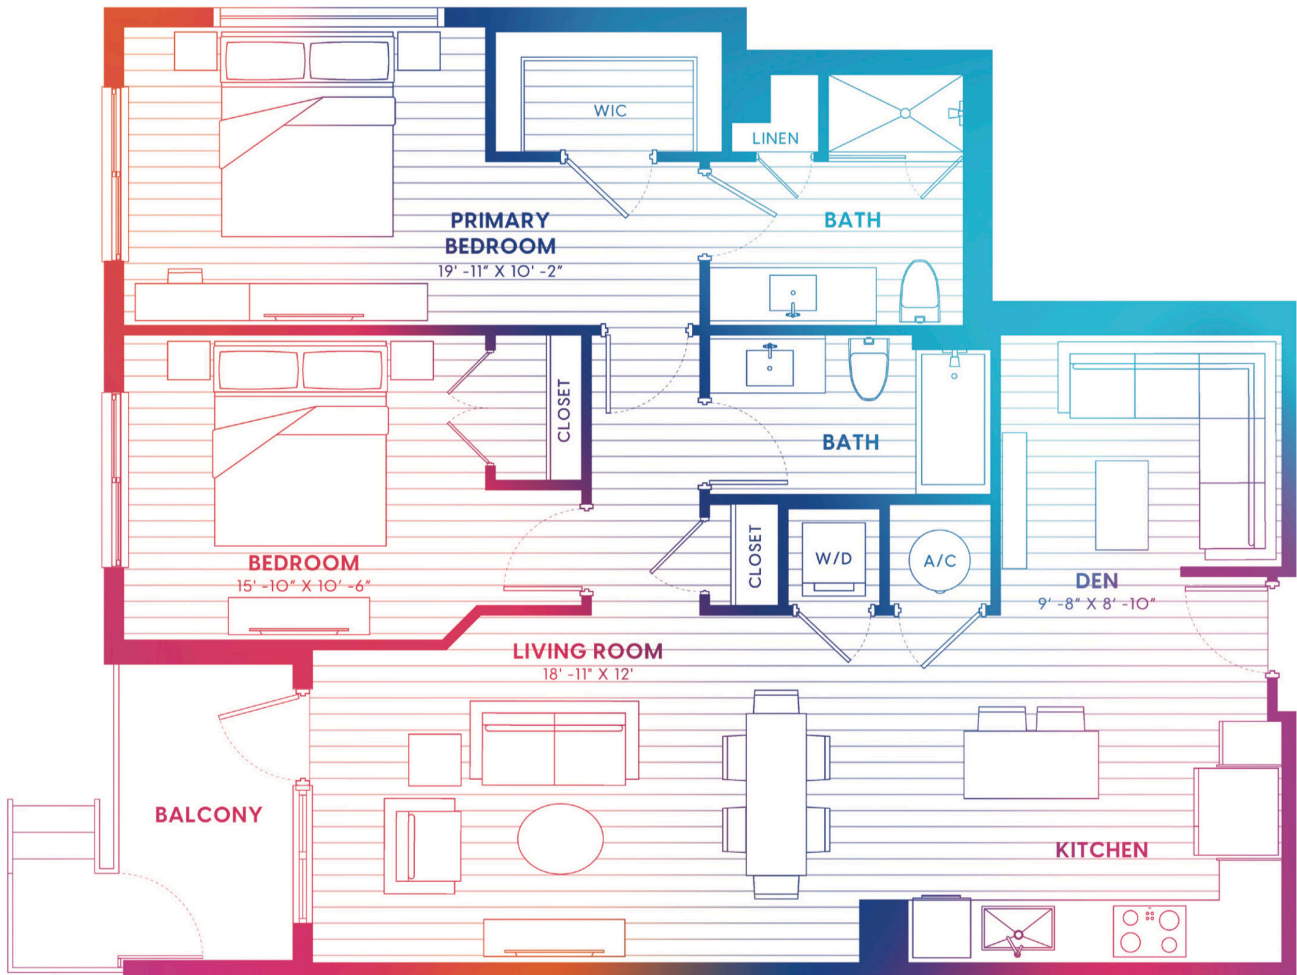

B11-N

2 BED | 2 BATH | DEN

1147

SQ. FT.

444 NE 7th ST , Fort Lauderdale, FL 33304

eonflaglervillage.com

Floor plans are artist's rendering. All dimensions are approximate. Actual product and specifications may vary in dimension or detail. Not all features are available in every apartment. Prices and availability are subject to change. Please see a representative for details.