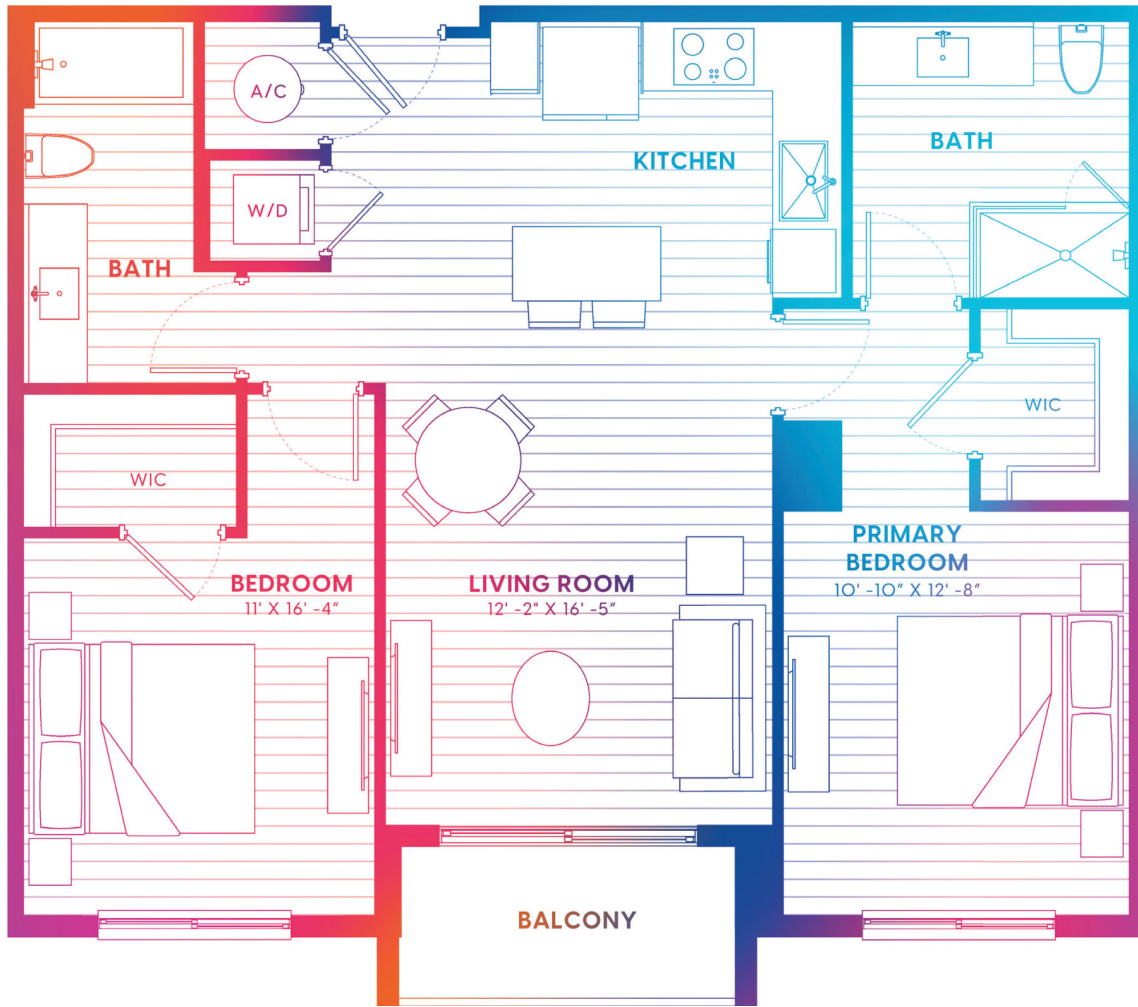

B1A-N

2 BED | 2 BATH

982
SQ. FT.

444 NE 7th ST , Fort Lauderdale, FL 33304

eonflaglervillage.com

Floor plans are artist's rendering. All dimensions are approximate. Actual product and specifications may vary in dimension or detail. Not all features are available in every apartment. Prices and availability are subject to change. Please see a representative for details.