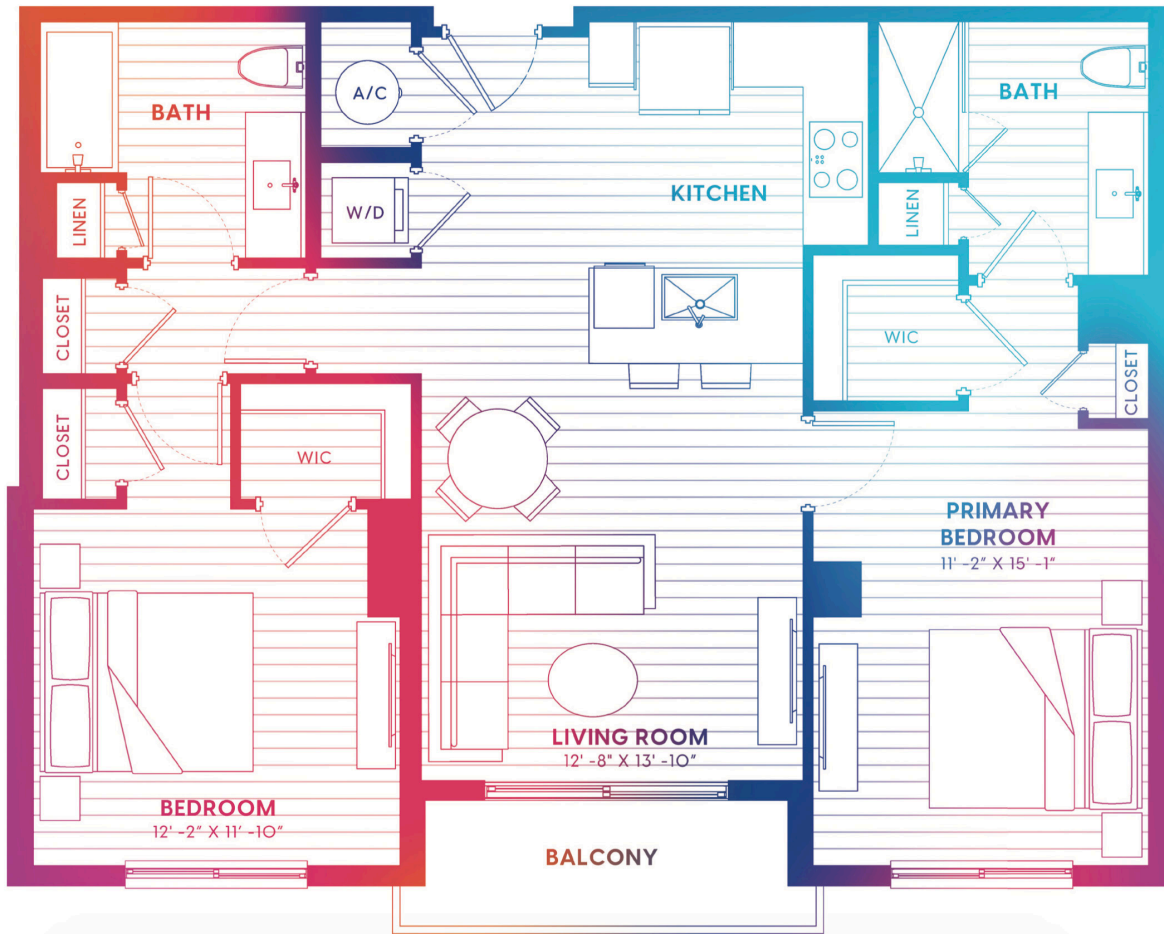

B6-N

2 BED | 2 BATH

1065

SQ. FT.

444 NE 7th ST , Fort Lauderdale, FL 33304

eonflaglervillage.com

Floor plans are artist's rendering. All dimensions are approximate. Actual product and specifications may vary in dimension or detail. Not all features are available in every apartment. Prices and availability are subject to change. Please see a representative for details.