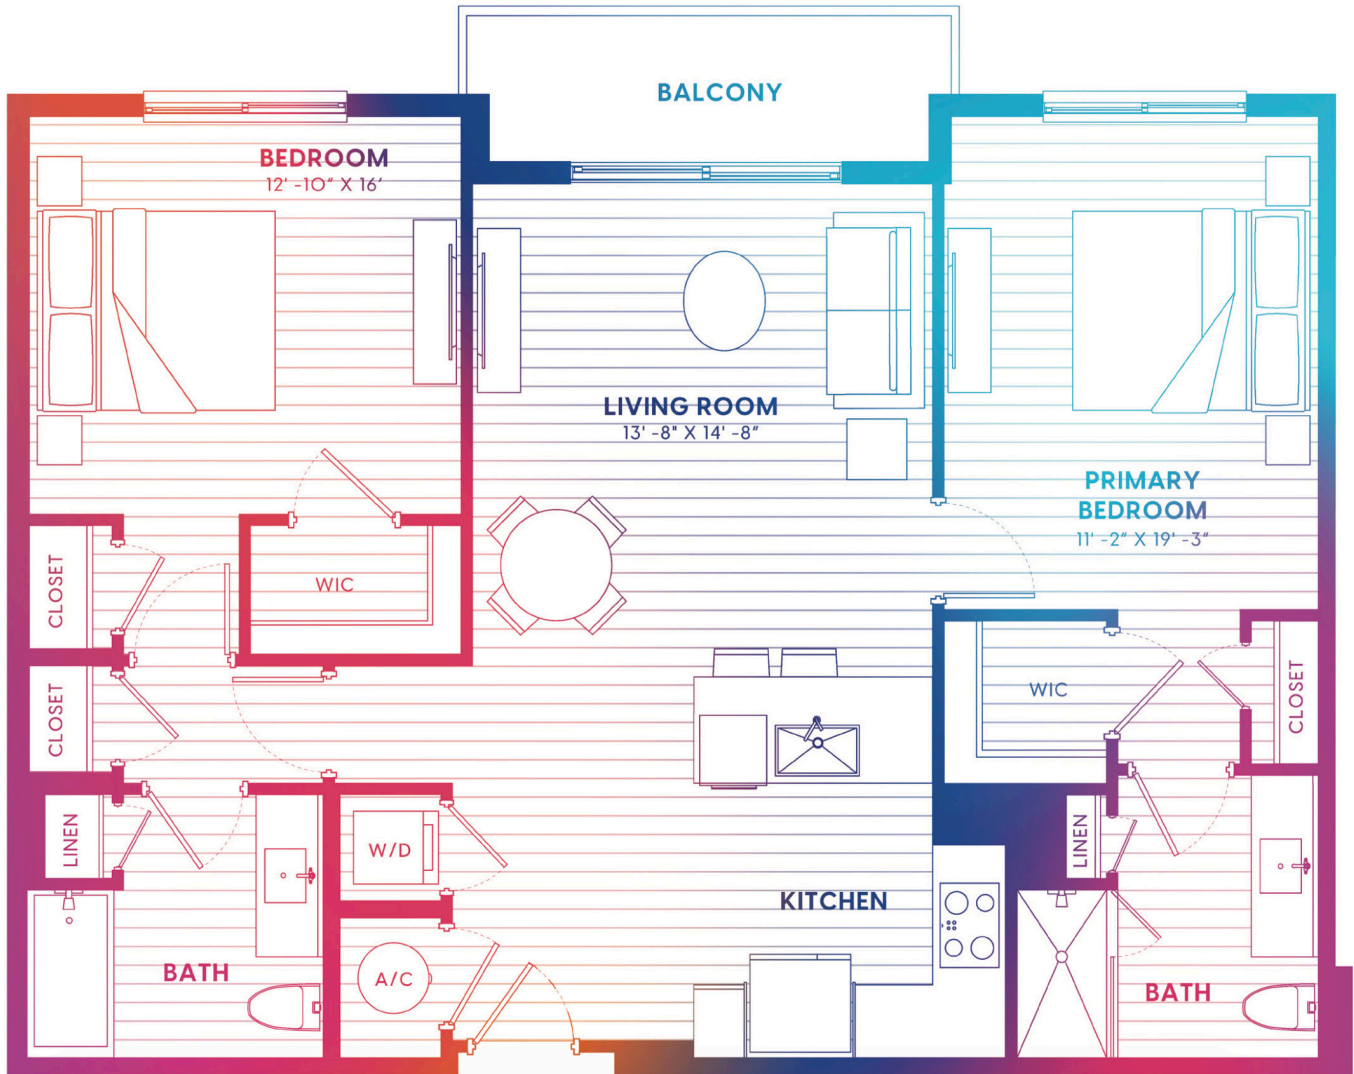

B6A-N

2 BED | 2 BATH

1095

SQ. FT.

444 NE 7th ST , Fort Lauderdale, FL 33304

eonflaglervillage.com

Floor plans are artist's rendering. All dimensions are approximate. Actual product and specifications may vary in dimension or detail. Not all features are available in every apartment. Prices and availability are subject to change. Please see a representative for details.