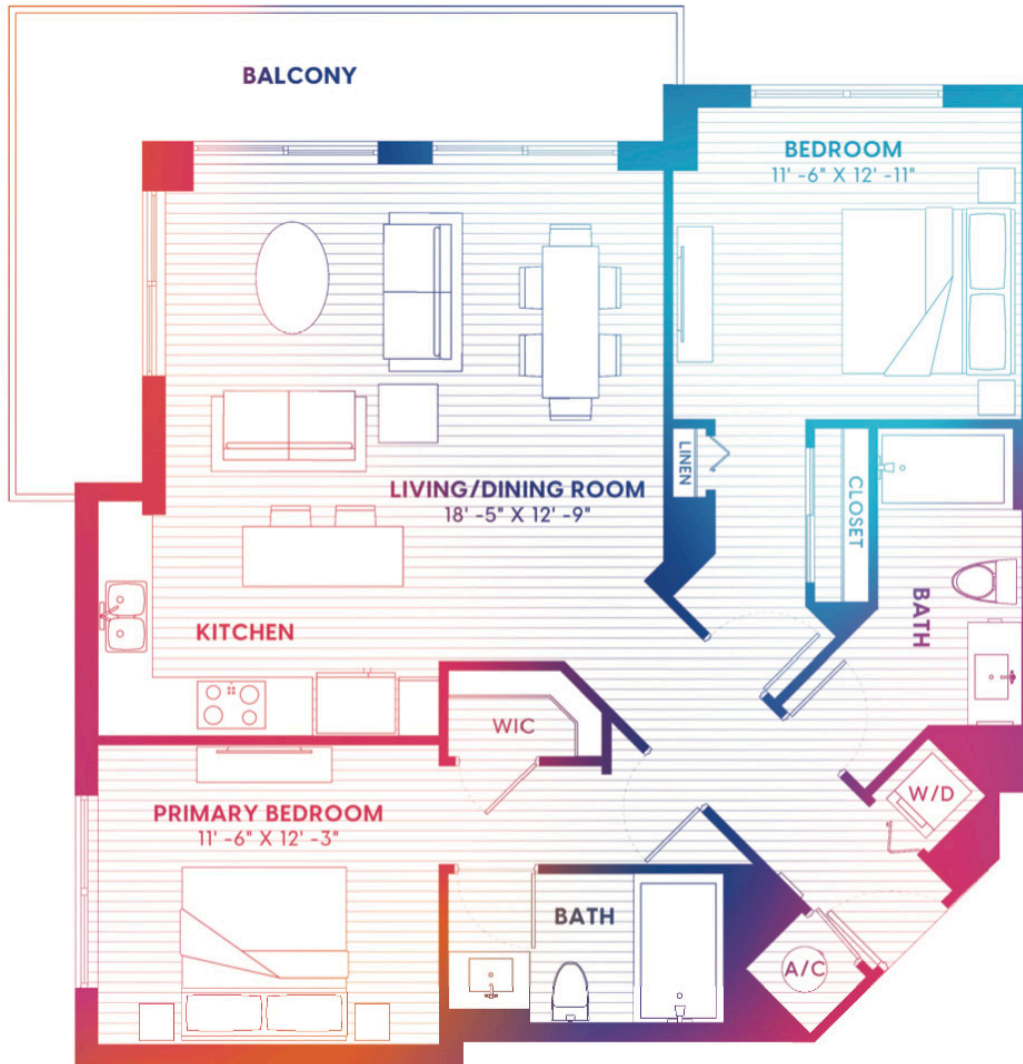

# B7-S

2 BED | 2 BATH

# 1148

SQ. FT.

444 NE 7th ST , Fort Lauderdale, FL 33304

[eonflaglervillage.com](http://eonflaglervillage.com)

*Floor plans are artist's rendering. All dimensions are approximate. Actual product and specifications may vary in dimension or detail. Not all features are available in every apartment. Prices and availability are subject to change. Please see a representative for details.*