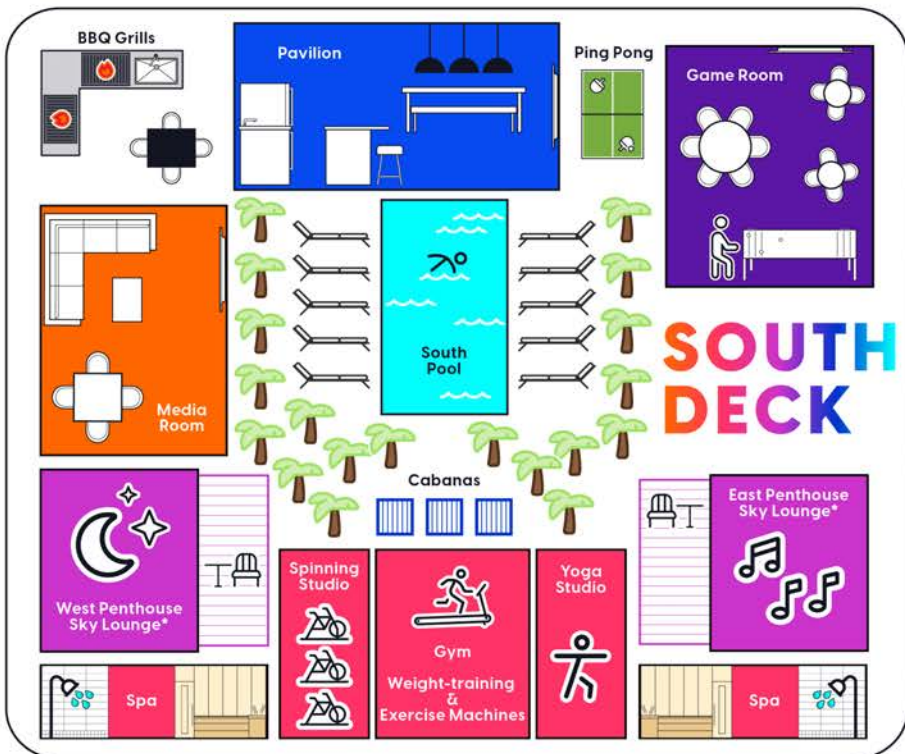

# AMENITY MAP

\*The Movie Room and Sports Lounge are located on the 12th floor of the North Towers. The West Penthouse Sky Lounge and the East Penthouse Sky Lounge are located on the 12th floor of the South Towers and are exclusive to Penthouse residents.

\*\*The Hanging Chairs, Cybercafe, Coffee Bar, and Coworking Stations are located in the lobby.

This amenity map is for illustrative purposes only and does not depict specific building, community, neighborhood, or amenity details. It represents only the approximate relative location of property boundaries. EON Squared assumes no liability whatsoever associated with the use, misuse, or assumptions of such data.