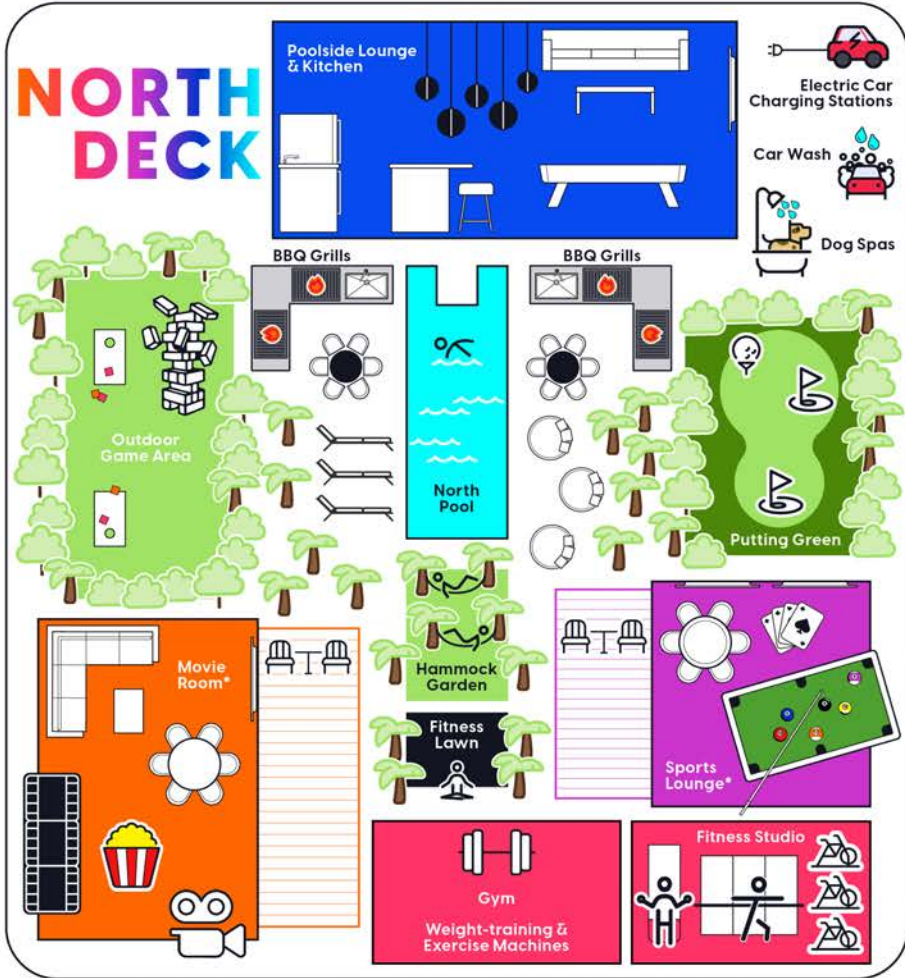

# AMENITY MAP

\*The Movie Room and Sports Lounge are located on the 12th floor of the North Towers. The West Penthouse Sky Lounge and the East Penthouse Sky Lounge are located on the 12th floor of the South Towers and are exclusive to Penthouse residents.

\*\*The Hanging Chairs, Cybercafe, Coffee Bar, and Coworking Stations are located in the lobby.

This amenity map is for illustrative purposes only and does not depict specific building, community, neighborhood, or amenity details. It represents only the approximate relative location of property boundaries. EON Squared assumes no liability whatsoever associated with the use, misuse, or assumptions of such data.